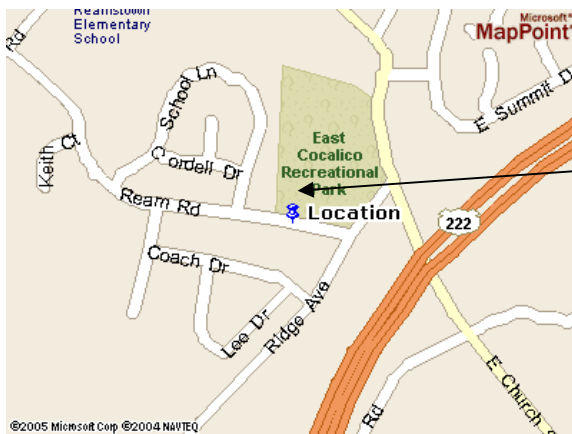

East Cocalico Pool

From RT 222 (Lancaster)

- Take Rt. 222 N towards Reading
- Take the Denver/PA Turnpike exit/Rt 272
- Turn left at light
- Follow to the light at Rt. 272 (Holiday Inn will be in front of you, Dunkin Donuts to your left) Turn left on Rt. 272 (N. Reading Rd)
- Make at the next light- W Church St. (Sunoco will be on your right- Riveria pizza on your left)
- Stay straight at the 4 way stop sign
- Continue straight through Reamstown, turn right onto Ridge Ave.
- Make first right onto Ream road
- The pool entrance will be the right
- If you go into the development, you went too far

From Rt. 272

- Take Rt. 272 Oregon Pike towards Denver/Reamstown
- Make a right onto W Church St (Sunoco gas station will be on your left- Riveria Pizza on your right)
- Stay straight at the 4 way stop sign
- Continue straight through Reamstown, turn right onto Ridge Ave.
- Make first right onto Ream road
- The pool entrance will be the right
- If you go into the development, you went too far

East Cocalico Pool
Ream Rd
Stevens, Pa 17578